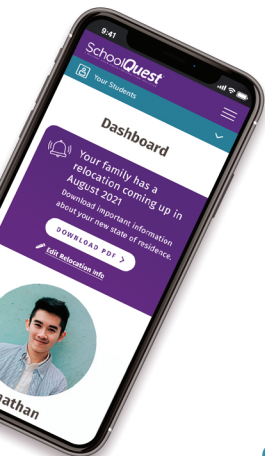

School Success Starts with SchoolQuest™

SchoolQuest is an interactive tool specially designed to support highly mobile military families and students. Making the best choices for your student before, during and after a PCS move increases the chances of academic success and social well-being.

Tools & Features

- 1 STUDENTQUEST ACADEMIC TRACKER**
Monitor and plan students' academic career progress from 6th to 12th grade.
- 2 STUDENT PROFILE**
Customized student profiles automatically compile important details and deadlines for quick views and access.
- 3 ONLINE COMMUNITY**
Connect with other military parents to build relationships and benefit from sharing experiences and information in a safe, private online space.
- 4 REMINDERS & NOTIFICATIONS**
Automated reminders and notifications from SchoolQuest to help you track your student's progress.
- 5 PERSONALIZED END-TO-END CHECKLISTS**
Time-bound, critical information compiled in accessible lists.
- 6 SCHOOL-SEARCH CAPABILITIES**
The GreatSchools search function researches and aggregates schools in the next community where you PCS.